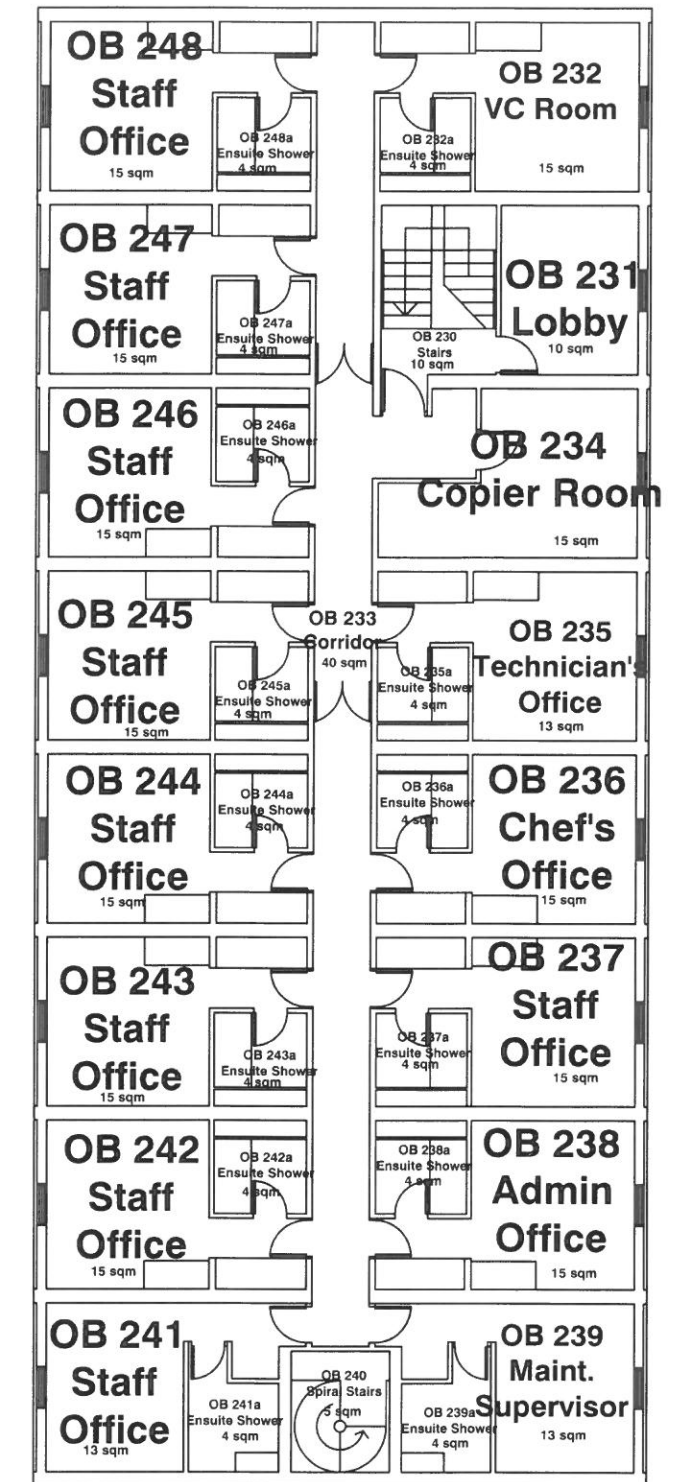

Original Building - Level 1

Ollscoil
Teicneolaíochta
an Atlantaigh

Atlantic
Technological
University

Original Building – Level 2

Ollscoil
Teicneolaíochta
an Atlantaigh

Atlantic
Technological
University

Original Building - Level 3