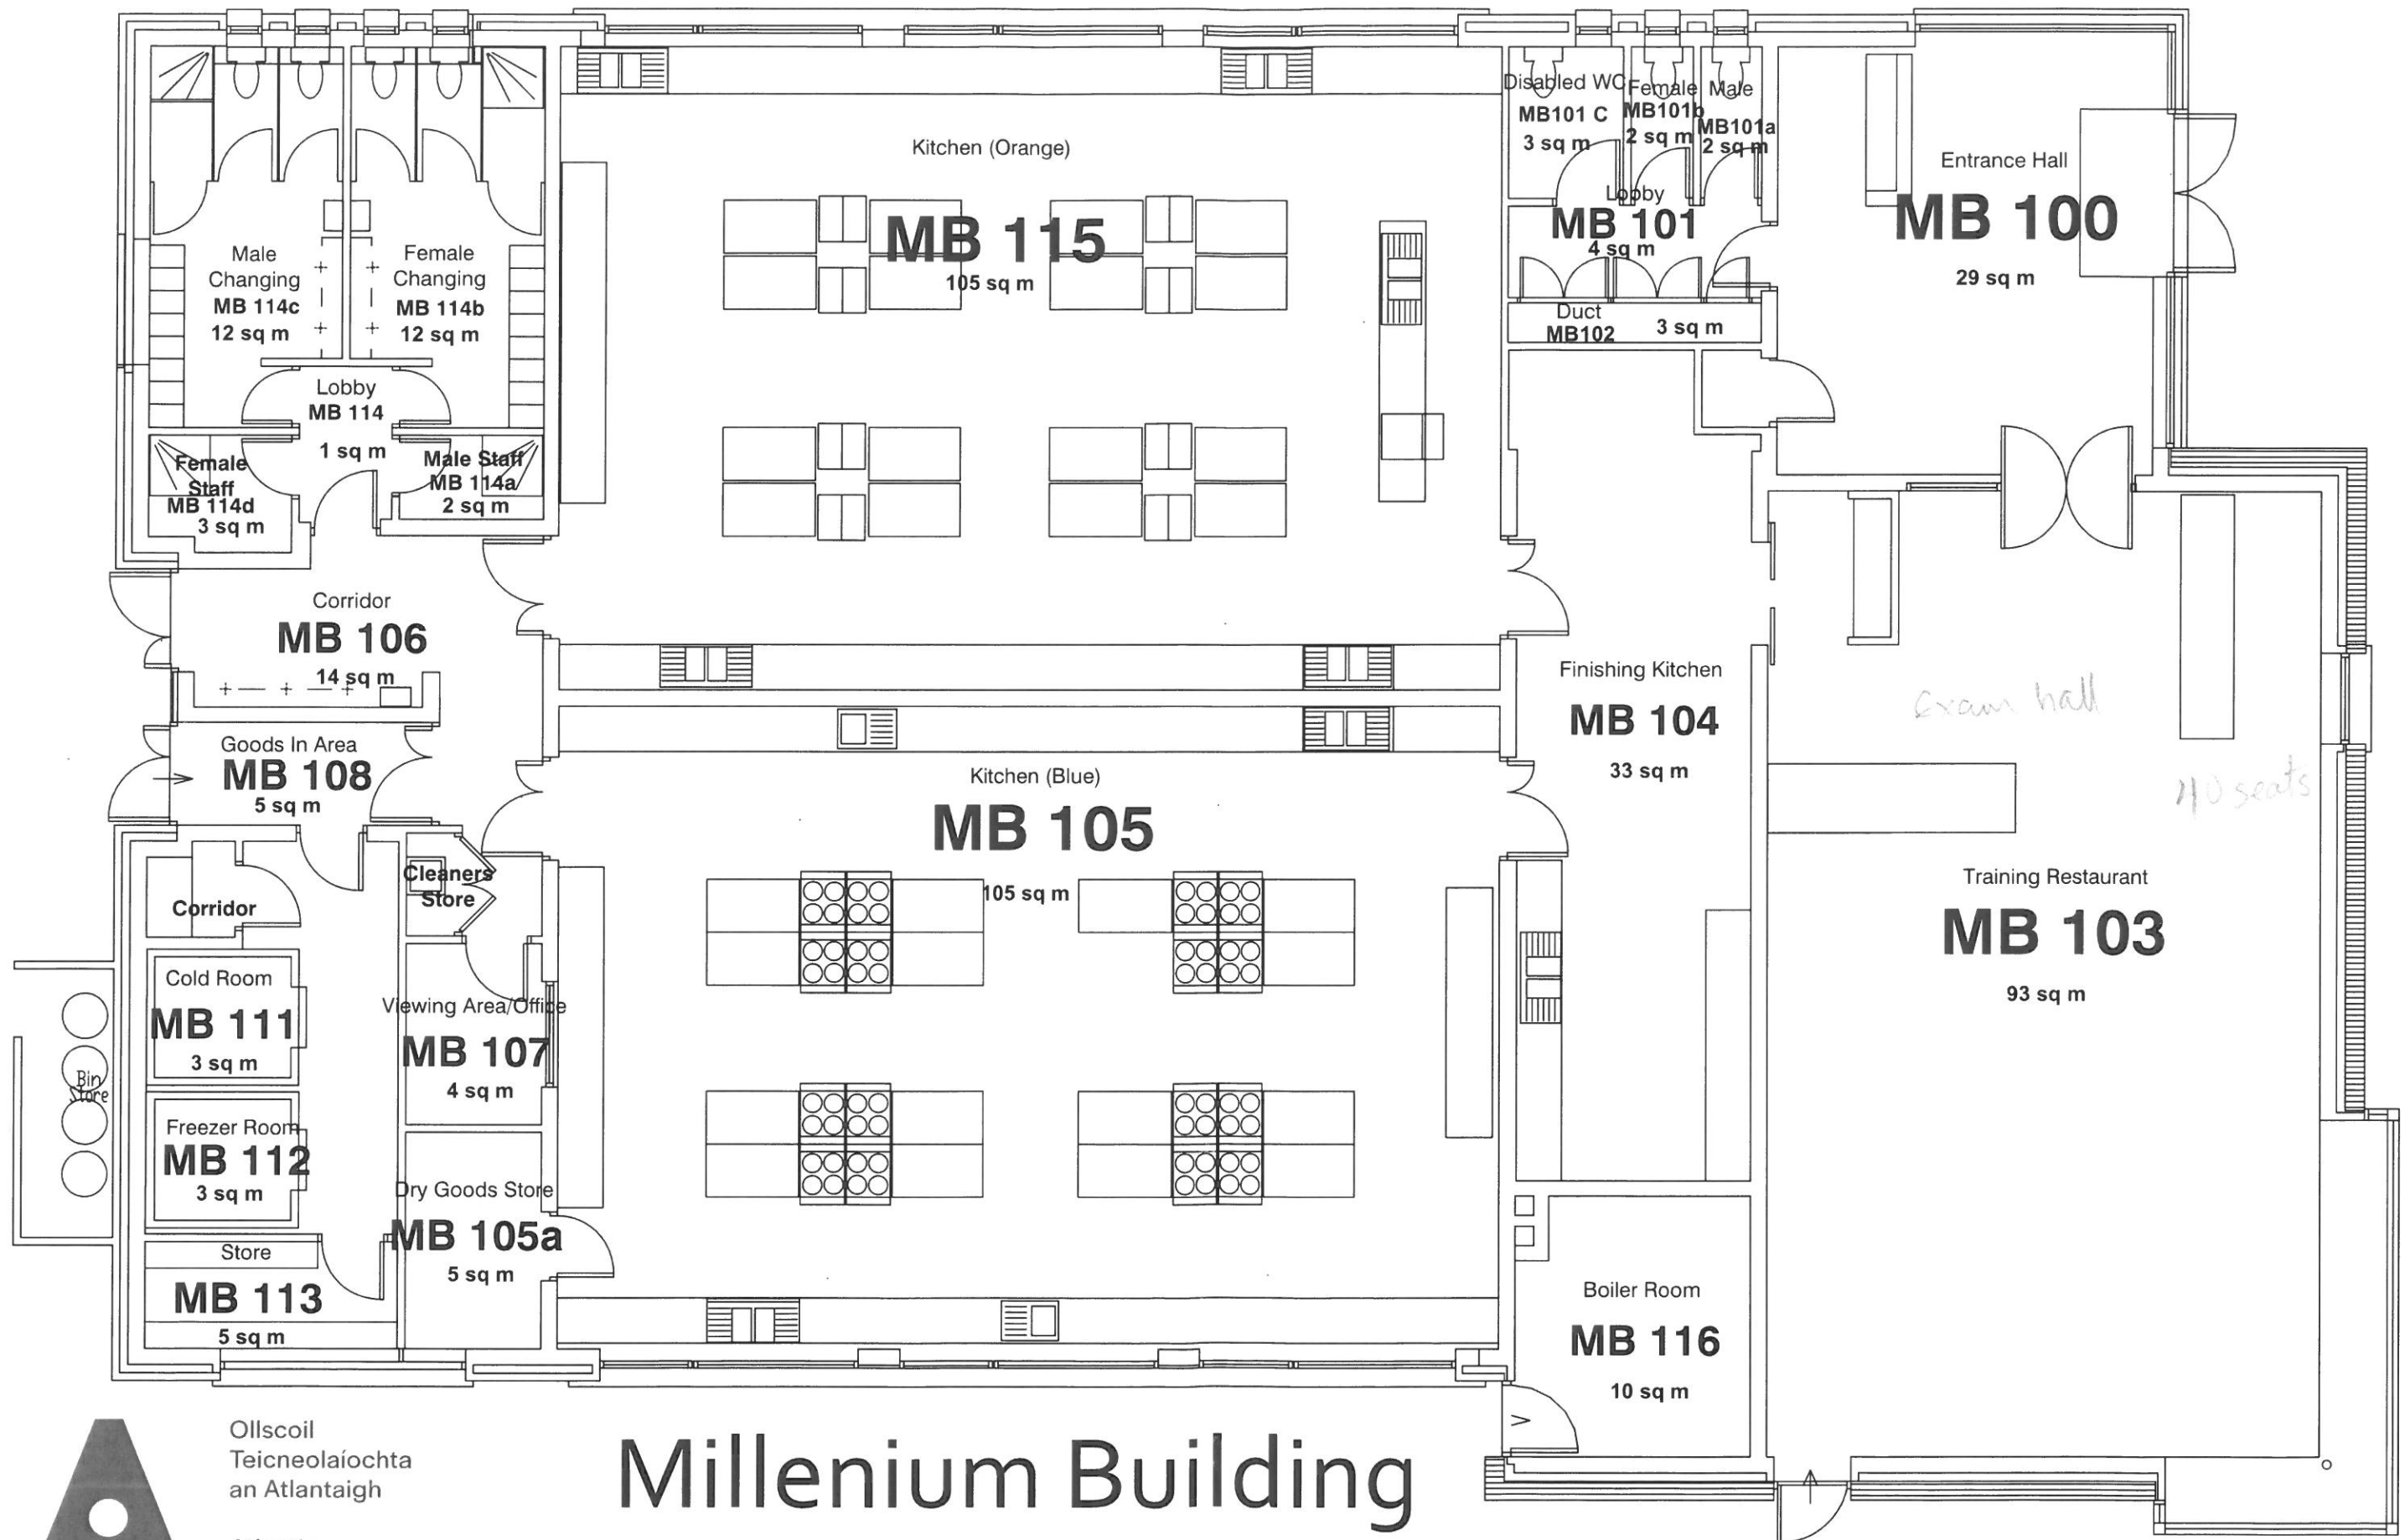

Original Building - Level 1

Ollscoil
Teicneolaíochta
an Atlantaigh

Atlantic
Technological
University

Original Building – Level 2

Ollscoil
Teicneolaíochta
an Atlantaigh

Atlantic
Technological
University

Original Building - Level 3